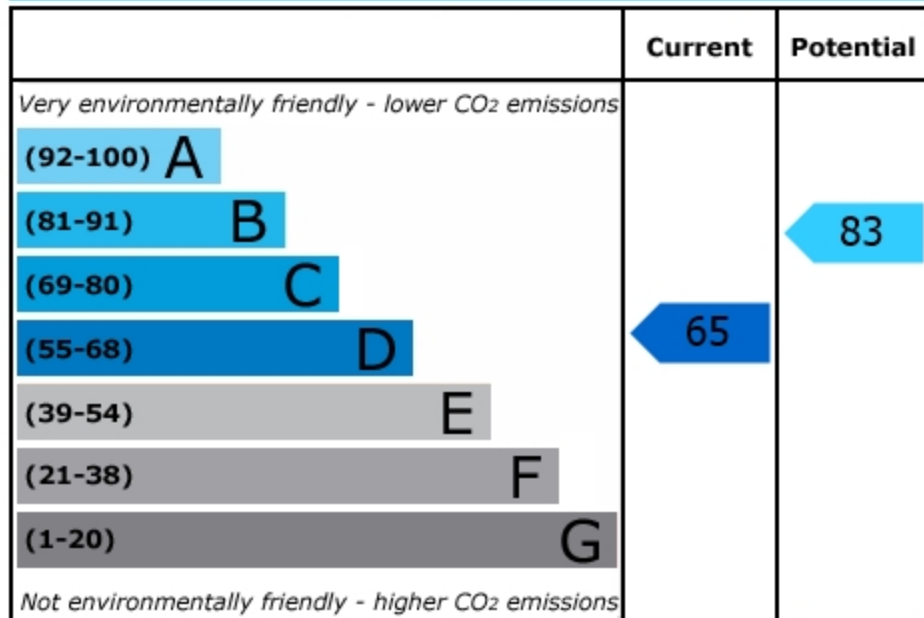

Energy Efficiency Rating

England & Wales

EU Directive
2002/91/EC

Environmental (CO₂) Impact Rating

England & Wales

EU Directive
2002/91/EC