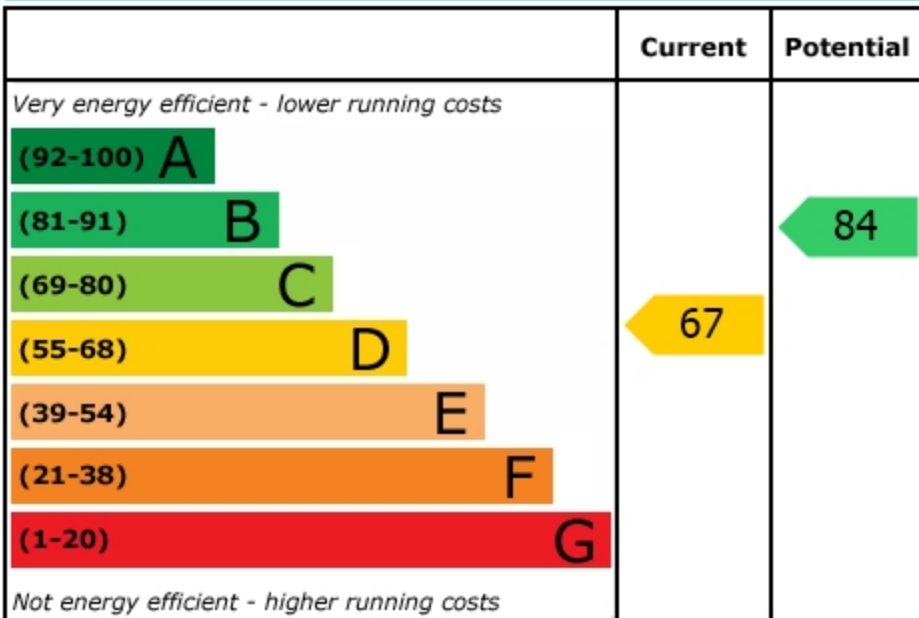

Energy Efficiency Rating

England & Wales

EU Directive
2002/91/EC

Environmental (CO₂) Impact Rating

England & Wales

EU Directive
2002/91/EC