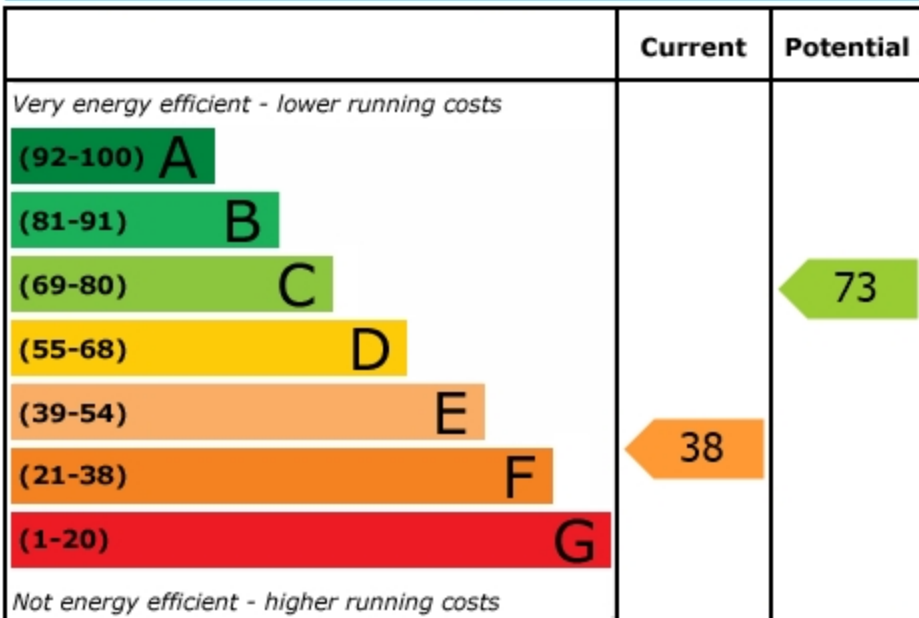

Energy Efficiency Rating

England & Wales

EU Directive
2002/91/EC

Environmental (CO₂) Impact Rating

England & Wales

EU Directive
2002/91/EC