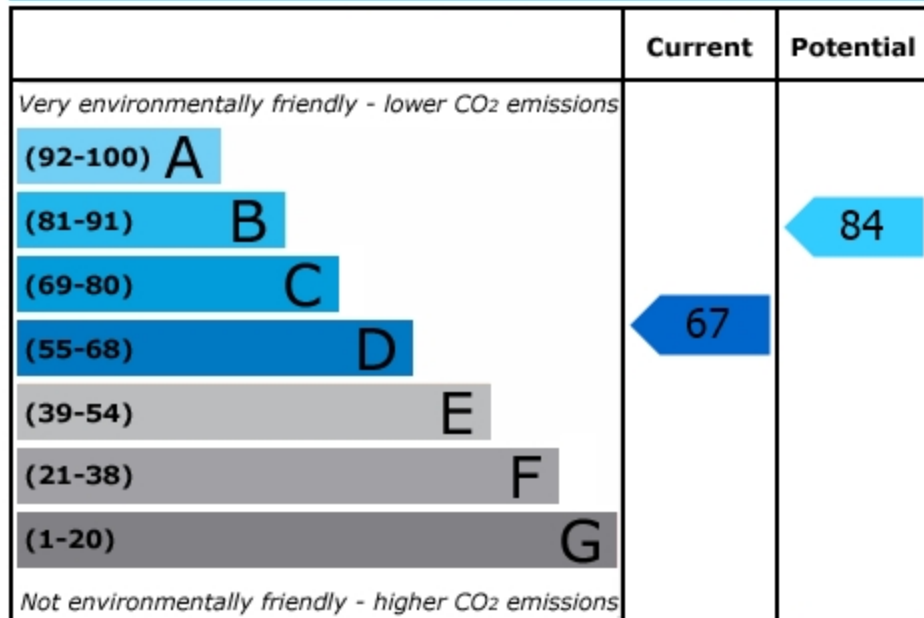

Energy Efficiency Rating

England & Wales

EU Directive
2002/91/EC

Environmental (CO₂) Impact Rating

England & Wales

EU Directive
2002/91/EC