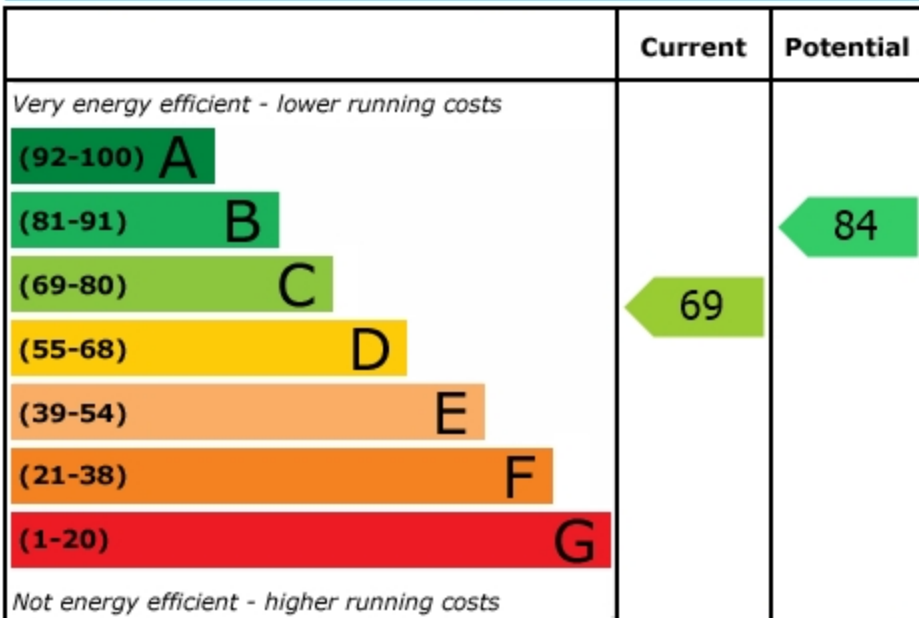

Energy Efficiency Rating

England & Wales

EU Directive
2002/91/EC

Environmental (CO₂) Impact Rating

England & Wales

EU Directive
2002/91/EC