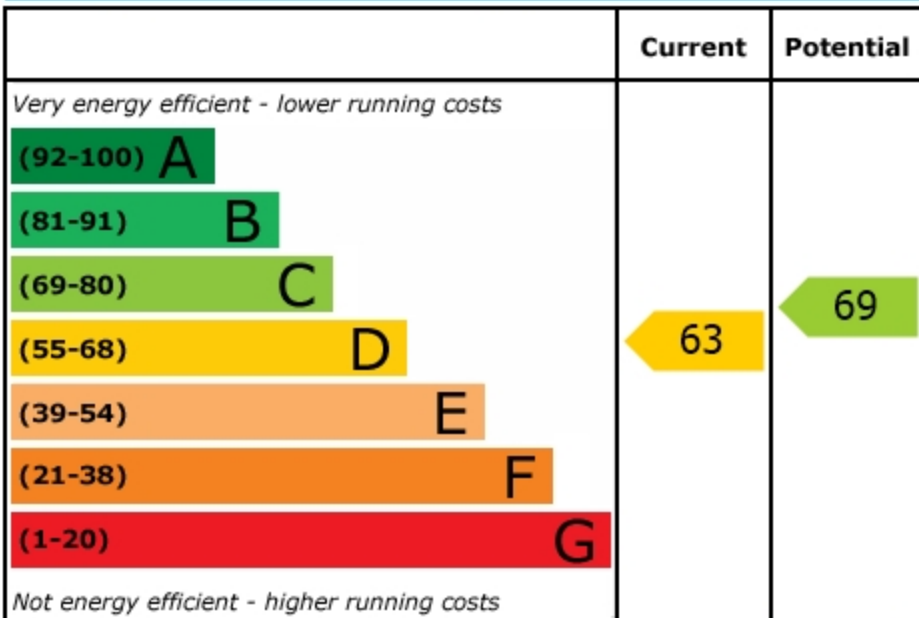

Energy Efficiency Rating

England & Wales

EU Directive
2002/91/EC

Environmental (CO₂) Impact Rating

England & Wales

EU Directive
2002/91/EC