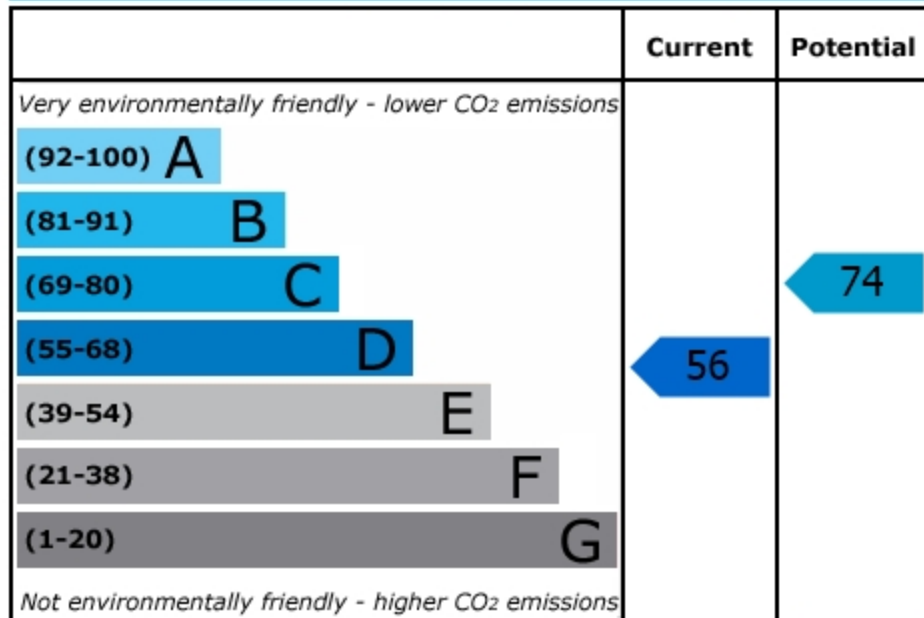

Energy Efficiency Rating

England & Wales

EU Directive
2002/91/EC

Environmental (CO₂) Impact Rating

England & Wales

EU Directive
2002/91/EC