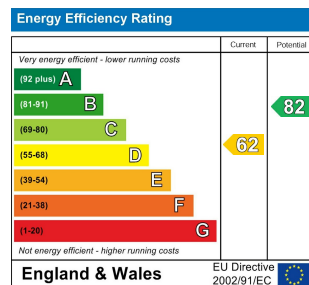

**7 Bed
Room
located
in Wheatley**

£120 Per Week

R

DIRECTIONS

CONTACT

208 Sprotbrough Road
Sprotbrough
Doncaster
DN5 8BD

E: info@resida.co.uk
T: 01302 851920
www.resida.co.uk

R