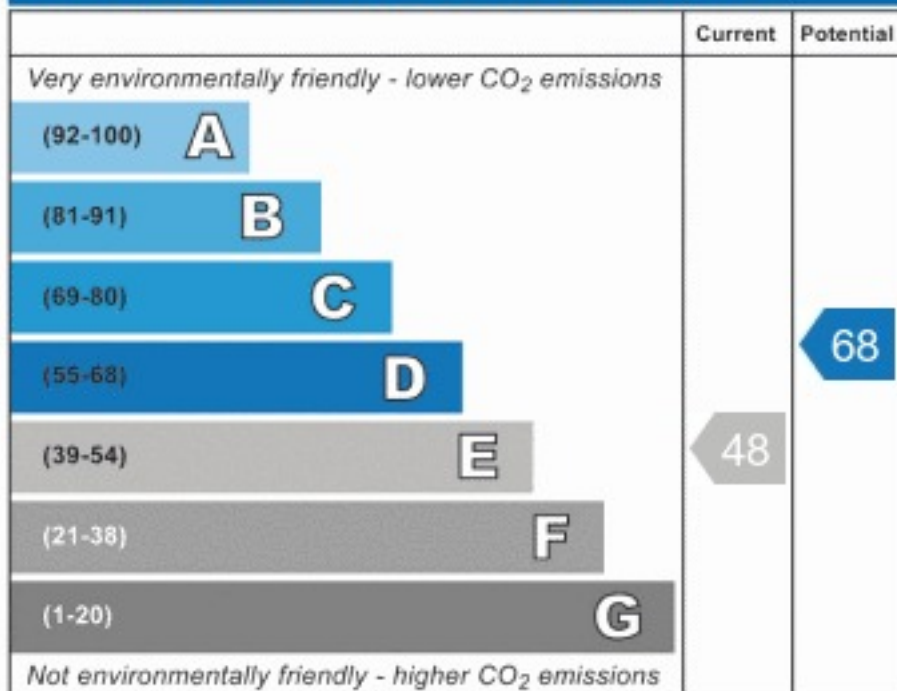

Energy Efficiency Rating

England, Scotland & Wales

EU Directive
2002/91/EC

Environmental Impact (CO₂) Rating

England, Scotland & Wales

EU Directive
2002/91/EC