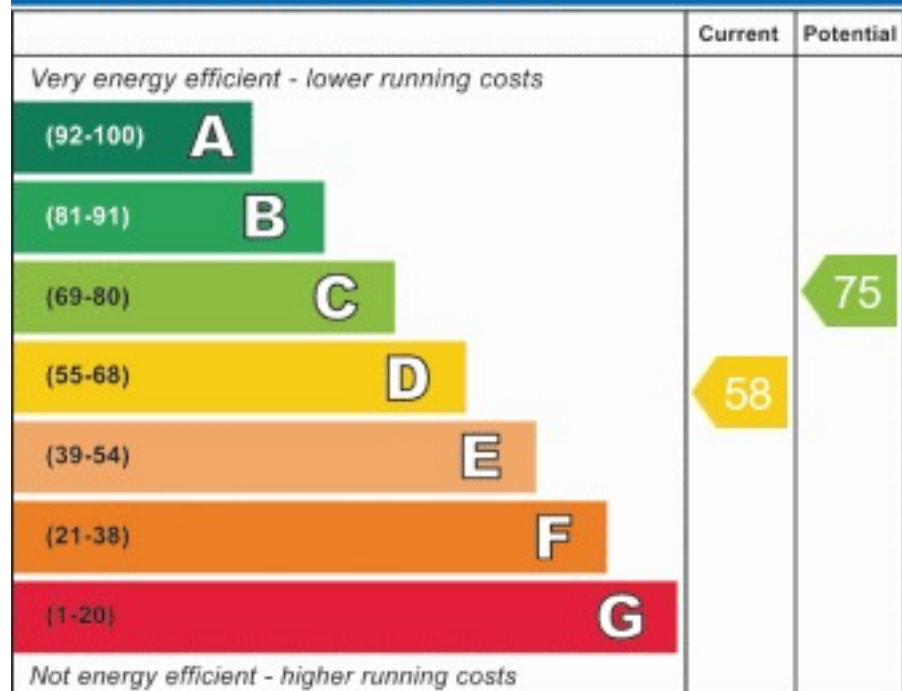

Energy Efficiency Rating

England, Scotland & Wales

EU Directive
2002/91/EC

Environmental Impact (CO₂) Rating

England, Scotland & Wales

EU Directive
2002/91/EC